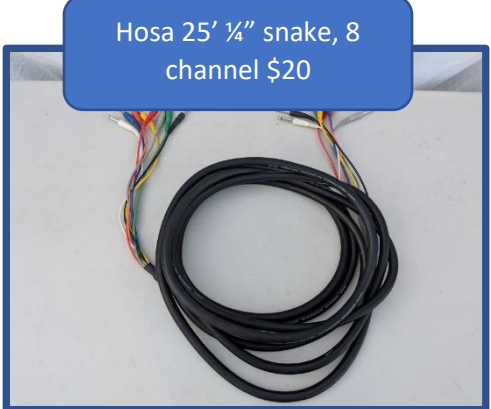

BBE Sonic Maximizer #462 - \$30

100' 32x8 Snake \$200

Thump speakers x2  
\$175 ea.

Feedback Destroyer \$30

Direct Boxes \$10 ea.

Hum X Units \$40

Mackie CFX 20  
MKII  
\$200  
(with case)

Speaker stands x2  
\$50 / set

Sure SM 58 Mic \$30

Assorted Cables:  
35', 25', 15'  
\$10 - \$25

Hosa 25' 1/4" snake, 8  
channel \$20